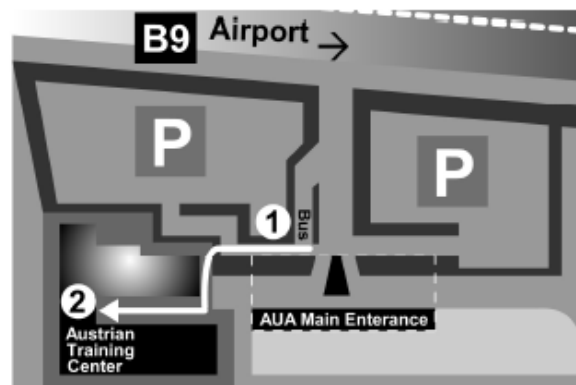

3.2 Arriving by car

The most convenient way of reaching us by car is to take the A4 Vienna Airport Motorway. Please use the motorway exit 13a, marked “Flughafen” (airport) and take the first exit on the right, which lead you to the federal road B9 (towards the town of Schwechat and the city of Vienna). After passing the traffic lights and the “Cargo Nord” take the first left turn.

II Austrian Airlines Airport Base – AUA Main Entrance

You have the possibility to park your car on the parking lot at the right site – just drive to the gate and ring the bell.

If you want to visit the city center of Vienna during your stay, please get in contact with Sabine Smejkal (sabine.smejkal@austrian.com). She will explain you the different possibilities to get there.

4. Contact details

Sales & Procurement

Sabine Smejkal
Senior Specialist Sales, Customer Support & Procurement
Mobile: +43 676 854 11686
E-Mail: sabine.smejkal@austrian.com
and technicalsales@austrian.com

Course coordination

Mr. Stefan Schaaf
Phone: +43 5 1766 65135
Mobile: +43 676 854 65135
E-Mail: stefan.schaaf@austrian.com