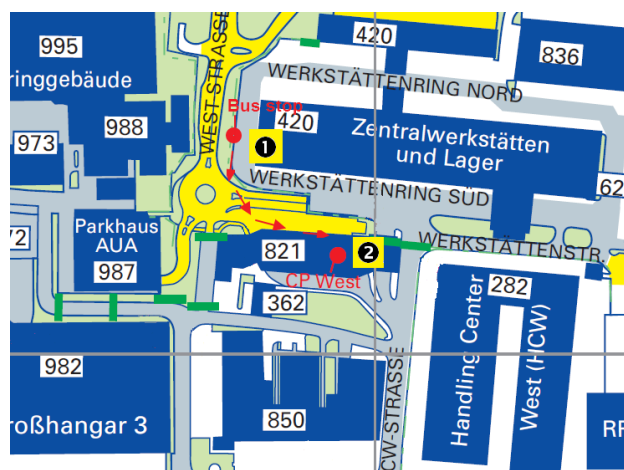

Get off at the bus stop “AUA Schleuse” ❶. Proceed to the “Check Point West” ❷.

Please carry with you a valid document (e.g. passport) to receive the airport badge.

Your practical trainer will meet you at the entrance.